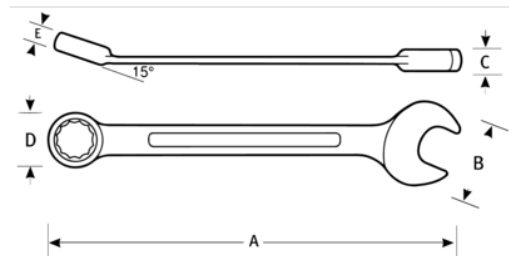

JHW11316
High Polish Chrome Finish 1/2
Combination Wrench 12 Point

PRODUCT DETAILS

- Extra short handle for access where clearance is limited
- High-polished chrome finish cleans easily
- 12 point box end provides maximum versatility
- Recessed corners in box end provide extra turning power

PRODUCT ATTRIBUTES

Product		A	B	C	D	E	
JHW11316	1/2 in	4-1/4 in	1-1/16 in	1/4 in	3/4 in	11/16 in	0.33 lb