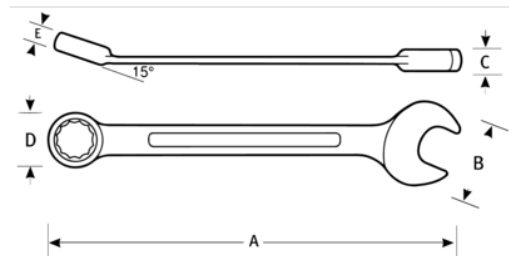

JHW11322
High Polish Chrome Finish 11/16
Combination Wrench 12 Point

PRODUCT DETAILS

- Extra short handle for access where clearance is limited
- High-polished chrome finish cleans easily
- 12 point box end provides maximum versatility
- Recessed corners in box end provide extra turning power

PRODUCT ATTRIBUTES

| Product |  | A | B | C | D | E | lb |
|-----------------|---|----------|-----------|----------|-----------|----------|-----------|
| JHW11322 | 11/16 in | 5 in | 1-7/16 in | 5/16 in | 1-1/32 in | 7/8 in | 0.6 lb |