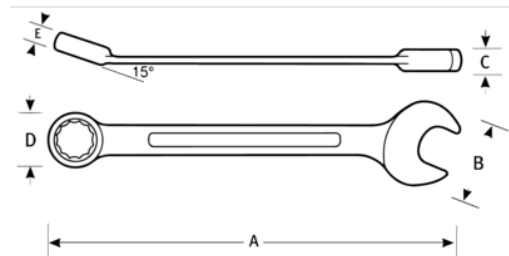

JHW11324
High Polish Chrome Finish 3/4
Combination Wrench 12 Point

PRODUCT DETAILS

- Extra short handle for access where clearance is limited
- High-polished chrome finish cleans easily
- 12 point box end provides maximum versatility
- Recessed corners in box end provide extra turning power

PRODUCT ATTRIBUTES

Product		A	B	C	D	E	
JHW11324	3/4 in	5-7/16 in	1-9/16 in	11/32 in	1-1/8 in	15/16 in	0.07 lb