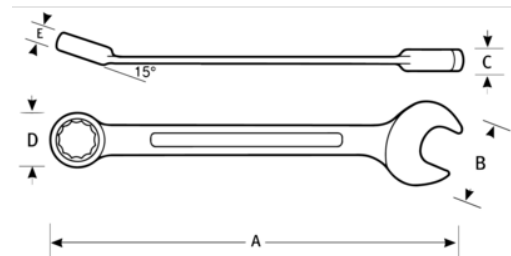

JHW11902
High Polish Chrome Finish Flex
Combination Wrench 1/2

PRODUCT DETAILS

- Unique semi-deep socket end provides extra bolt clearance
- High-polished chrome finish cleans easily
- Recessed corners in socket end provide extra turning power

PRODUCT ATTRIBUTES

Product		A	B	C	D	E	
JHW11902	1/2 in	8 in	1-15/16 in	1/4 in	25/32 in	19/32 in	2.35 lb