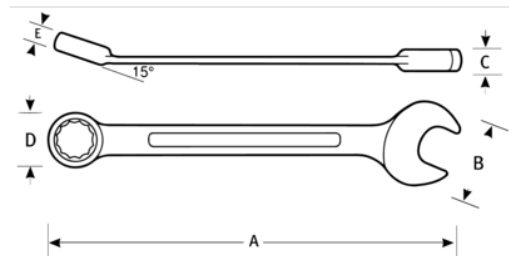

JHW11904
High Polish Chrome Finish Flex
Combination Wrench 5/8

PRODUCT DETAILS

- Unique semi-deep socket end provides extra bolt clearance
- High-polished chrome finish cleans easily
- Recessed corners in socket end provide extra turning power

PRODUCT ATTRIBUTES

Product		A	B	C	D	E	
JHW11904	5/8 in	9-3/4 in	1-15/32 in	9/32 in	14/16 in	3/4 in	2.85 lb