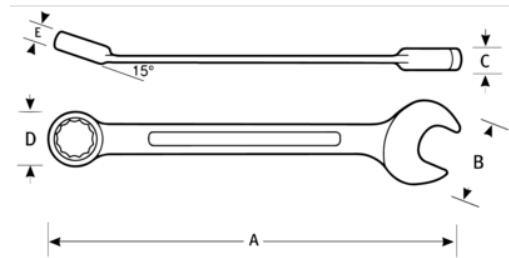

JHW12607
High Polish Chrome Finish Double
Flex Head Wrench 3/4 X 7/8

PRODUCT DETAILS

- Unique semi-deep socket end provides extra bolt clearance
- High-polished chrome finish cleans easily
- 12 point socket end provides maximum versatility
- Recessed corners in socket end provide extra turning power

PRODUCT ATTRIBUTES

| Product |  | A | B | Hex Depth | D | E | lb |
|-----------------|---|----------|----------|-----------|-----------|----------|-----------|
| JHW12607 | 3/4x7/8 in | 12 in | 1 in | 3/4 in | 1-5/32 in | 29/32 in | 1.02 lb |