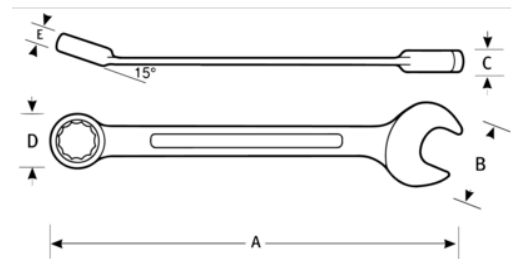

JHW1206MNRC

**6 mm - Combination Ratcheting
Wrench, 12 Point, High Polish
Chrome Finish**

PRODUCT DETAILS

- 72-tooth gear requires only 5° of ratcheting arc to engage next gear
- High polish satin-chrome finish cleans easily & protects against corrosion
- Thin profile is perfect for tight clearances where accessibility is critical
- 12-point ratcheting box end allows for superior fastener engagement

PRODUCT ATTRIBUTES

Product		A	B	C	D	E	
JHW1206MNRC	6 mm	5-3/8 in	3/4 in	1/4 in	1/4 in	1/4 in	1.27 lb