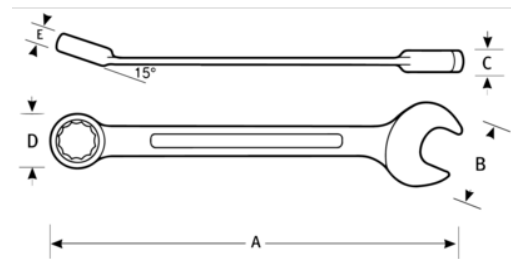

JHW1212MNRC
12 mm - Combination Ratcheting
Wrench, 12 Point, High Polish
Chrome Finish

PRODUCT DETAILS

- 72-tooth gear requires only 5° of ratcheting arc to engage next gear
- High polish satin-chrome finish cleans easily & protects against corrosion
- Thin profile is perfect for tight clearances where accessibility is critical
- 12-point ratcheting box end allows for superior fastener engagement

PRODUCT ATTRIBUTES

Product		A	B	C	D	E	
JHW1212MNRC	12 mm	6-7/8 in	1 in	1/4 in	1 in	3/8 in	0.1 lb