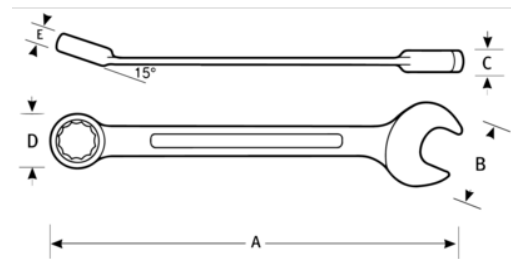

**JHW1215MNRC**  
**15 mm - Combination Ratcheting**  
**Wrench, 12 Point, High Polish**  
**Chrome Finish**

**PRODUCT DETAILS**

- 72-tooth gear requires only 5° of ratcheting arc to engage next gear
- High polish satin-chrome finish cleans easily & protects against corrosion
- Thin profile is perfect for tight clearances where accessibility is critical
- 12-point ratcheting box end allows for superior fastener engagement

PRODUCT ATTRIBUTES

Product		<b>A</b>	<b>B</b>	<b>C</b>	<b>D</b>	<b>E</b>	
<b>JHW1215MNRC</b>	15 mm	7-7/8 in	1-1/3 in	3/8 in	1-1/4 in	3/8 in	0.18 lb