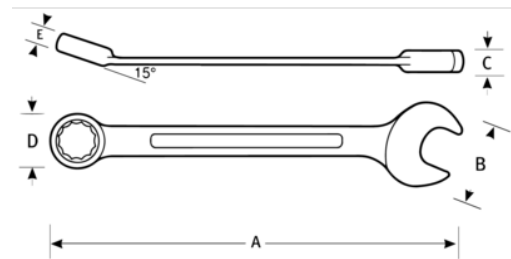

**JHW1222MNRC**  
**22 mm - Combination Ratcheting**  
**Wrench, 12 Point, High Polish**  
**Chrome Finish**

**PRODUCT DETAILS**

- 72-tooth gear requires only 5° of ratcheting arc to engage next gear
- High polish satin-chrome finish cleans easily & protects against corrosion
- Thin profile is perfect for tight clearances where accessibility is critical
- 12-point ratcheting box end allows for superior fastener engagement

PRODUCT ATTRIBUTES

Product		<b>A</b>	<b>B</b>	<b>C</b>	<b>D</b>	<b>E</b>	
<b>JHW1222MNRC</b>	22 mm	11 in	1-7/8 in	3/8 in	1-5/8 in	1/2 in	0.56 lb