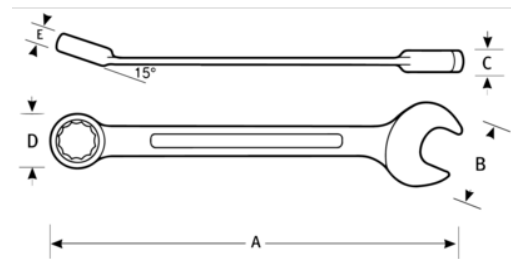

JHW1226MNRC
26 mm - Combination Ratcheting
Wrench, 12 Point, High Polish
Chrome Finish

PRODUCT DETAILS

- 72-tooth gear requires only 5° of ratcheting arc to engage next gear
- High polish satin-chrome finish cleans easily & protects against corrosion
- Thin profile is perfect for tight clearances where accessibility is critical
- 12-point ratcheting box end allows for superior fastener engagement

PRODUCT ATTRIBUTES

Product		A	B	C	D	E	
JHW1226MNRC	26 mm	12-3/4 in	2-1/8 in	1/2 in	2 in	1/2 in	1.3 lb