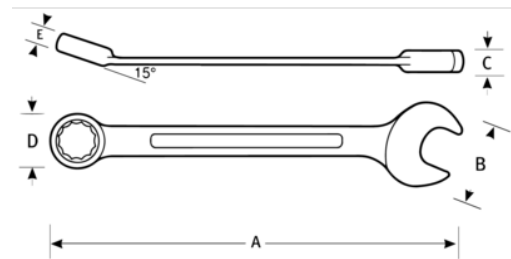

**JHW1232MNRC**  
**32 mm - Combination Ratcheting**  
**Wrench, 12 Point, High Polish**  
**Chrome Finish**

**PRODUCT DETAILS**

- 72-tooth gear requires only 5° of ratcheting arc to engage next gear
- High polish satin-chrome finish cleans easily & protects against corrosion
- Thin profile is perfect for tight clearances where accessibility is critical
- 12-point ratcheting box end allows for superior fastener engagement

PRODUCT ATTRIBUTES

Product		<b>A</b>	<b>B</b>	<b>C</b>	<b>D</b>	<b>E</b>	
<b>JHW1232MNRC</b>	32 mm	16-3/4 in	2-1/2 in	1/2 in	2-3/8 in	5/8 in	0.12 lb