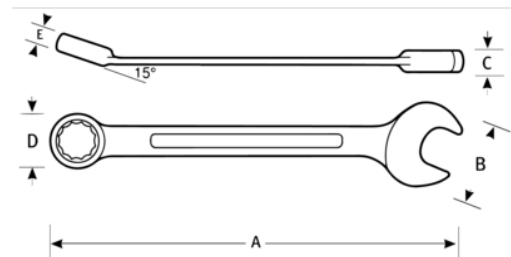

JHW1206MRC
Reversible Ratcheting Comb
Wrench, Metric, 12 Point 6 mm

PRODUCT DETAILS

- High-polished chrome finish cleans easily
 - Ratchet lever is easily accessible for quick direction changes
 - Recessed corners in ends provide extra turning power
- Maximum working pressure: 1, psi / 7 bar

PRODUCT ATTRIBUTES

Product	A	B	C	D	E	
JHW1206MRC	4-1/2 in	21/32 in	5/32 in	21/32 in	1/4 in	0.14 lb