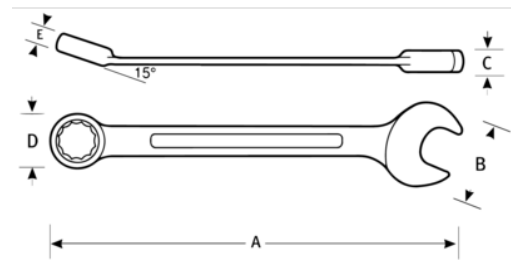

JHW1209MRC
Reversible Ratcheting Comb
Wrench, Metric, 12 Point 9 mm

PRODUCT DETAILS

- High-polished chrome finish cleans easily
 - Ratchet lever is easily accessible for quick direction changes
 - Recessed corners in ends provide extra turning power
- Maximum working pressure: 1, psi / 7 bar

PRODUCT ATTRIBUTES

Product	A	B	C	D	E	
JHW1209MRC	5-7/8 in	13/16 in	5/32 in	25/32 in	5/16 in	0.2 lb