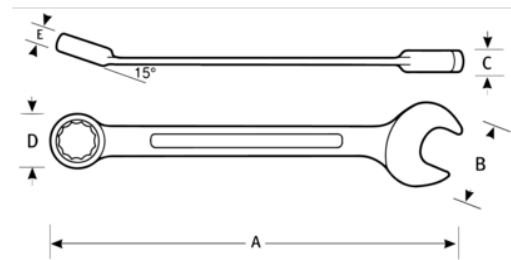

JHW1210MRC
Reversible Ratcheting Combo
Wrench Metric 12 Point 10 mm

PRODUCT DETAILS

- High-polished chrome finish cleans easily
- Ratchet lever is easily accessible for quick direction changes
- Recessed corners in ends provide extra turning power
- Maximum working pressure: 1, psi / 7 bar

PRODUCT ATTRIBUTES

Product	A	B	C	D	E	
JHW1210MRC	6-1/4 in	7/8 in	7/32 in	7/8 in	11/32 in	0.25 lb