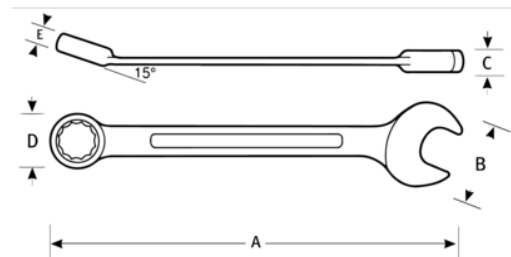

JHW1211MRC
Reversible Ratcheting Combo
Wrench Metric 12 Point 11 mm

PRODUCT DETAILS

- High-polished chrome finish cleans easily
- Ratchet lever is easily accessible for quick direction changes
- Recessed corners in ends provide extra turning power
- Maximum working pressure: 1, psi / 7 bar

PRODUCT ATTRIBUTES

| Product | A | B | C | D | E |  |
|-------------------|----------|----------|----------|----------|----------|---|
| JHW1211MRC | 6-5/8 in | 15/16 in | 7/32 in | 29/32 in | 11/32 in | 0.27 lb |