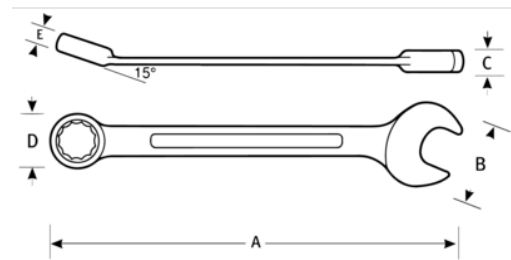

JHW1212MRC
Reversible Ratcheting Combo
Wrench Metric 12 Point 12 mm

PRODUCT DETAILS

- High-polished chrome finish cleans easily
- Ratchet lever is easily accessible for quick direction changes
- Recessed corners in ends provide extra turning power
- Maximum working pressure: 1, psi / 7 bar

PRODUCT ATTRIBUTES

Product	A	B	C	D	E	lb
JHW1212MRC	6-13/16 in	1 in	7/32 in	31/32 in	3/8 in	0.31 lb