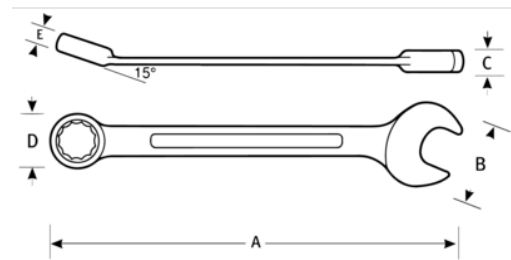

JHW1213MRC
Reversible Ratcheting Combo
Wrench Metric 12 Point 13 mm

PRODUCT DETAILS

- High-polished chrome finish cleans easily
- Ratchet lever is easily accessible for quick direction changes
- Recessed corners in ends provide extra turning power
- Maximum working pressure: 1, psi / 7 bar

PRODUCT ATTRIBUTES

Product	A	B	C	D	E	
JHW1213MRC	7 in	1-1/32 in	1/4 in	1 in	13/32 in	0.35 lb