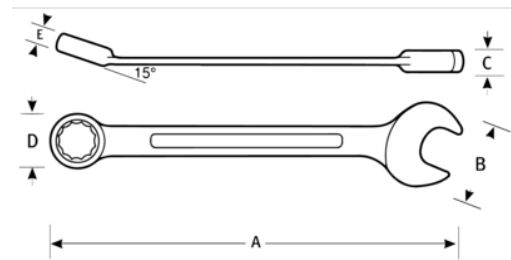

**JHW1214MRC**  
**Reversible Ratcheting Combo**  
**Wrench Metric 12 Point 14 mm**

**PRODUCT DETAILS**

- High-polished chrome finish cleans easily
  - Ratchet lever is easily accessible for quick direction changes
  - Recessed corners in ends provide extra turning power
- Maximum working pressure: 1, psi / 7 bar

PRODUCT ATTRIBUTES

Product	<b>A</b>	<b>B</b>	<b>C</b>	<b>D</b>	<b>E</b>	
<b>JHW1214MRC</b>	7-3/8 in	1-3/16 in	1/4 in	1-3/32 in	13/32 in	0.42 lb