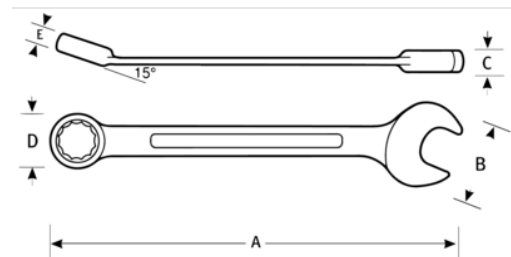

**JHW1215MRC**  
**Reversible Ratcheting Combo**  
**Wrench Metric 12 Point 15 mm**

**PRODUCT DETAILS**

- High-polished chrome finish cleans easily
- Ratchet lever is easily accessible for quick direction changes
- Recessed corners in ends provide extra turning power
- Maximum working pressure: 1, psi / 7 bar

PRODUCT ATTRIBUTES

Product	<b>A</b>	<b>B</b>	<b>C</b>	<b>D</b>	<b>E</b>	
<b>JHW1215MRC</b>	7-3/4 in	1-1/4 in	9/32 in	1-5/32 in	7/16 in	0.06 lb