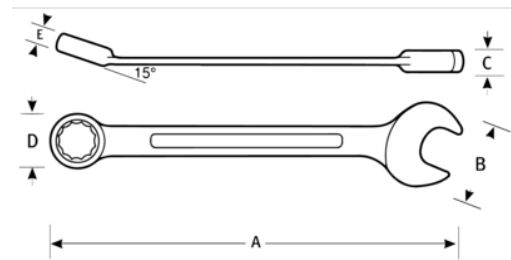

JHW1216MRC
Reversible Ratcheting Combo
Wrench Metric 12 Point 16 mm

PRODUCT DETAILS

- High-polished chrome finish cleans easily
- Ratchet lever is easily accessible for quick direction changes
- Recessed corners in ends provide extra turning power
- Maximum working pressure: 1, psi / 7 bar

PRODUCT ATTRIBUTES

Product	A	B	C	D	E	
JHW1216MRC	8-3/16 in	1-11/32 in	9/32 in	1-7/32 in	7/16 in	0.11 lb