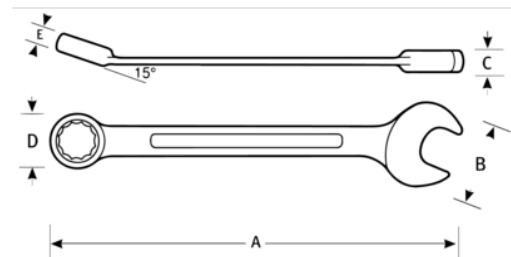

JHW1217MRC
Reversible Ratcheting Combo
Wrench Metric 12 Point 17 mm

PRODUCT DETAILS

- High-polished chrome finish cleans easily
- Ratchet lever is easily accessible for quick direction changes
- Recessed corners in ends provide extra turning power
- Maximum working pressure: 1, psi / 7 bar

PRODUCT ATTRIBUTES

Product	A	B	C	D	E	
JHW1217MRC	9 in	1-7/16 in	9/32 in	1-9/32 in	1/2 in	0.12 lb