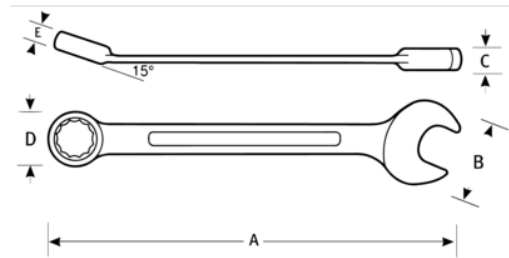

**JHW1218MRC**  
**Reversible Ratcheting Combo**  
**Wrench Metric 12 Point 18 mm**

**PRODUCT DETAILS**

- High-polished chrome finish cleans easily
- Ratchet lever is easily accessible for quick direction changes

- Recessed corners in ends provide extra turning power  
Maximum working pressure: 1, psi / 7 bar

PRODUCT ATTRIBUTES

Product	<b>A</b>	<b>B</b>	<b>C</b>	<b>D</b>	<b>E</b>	
<b>JHW1218MRC</b>	9-3/8 in	1-17/32 in	5/16 in	1-3/8 in	15/32 in	0.17 lb