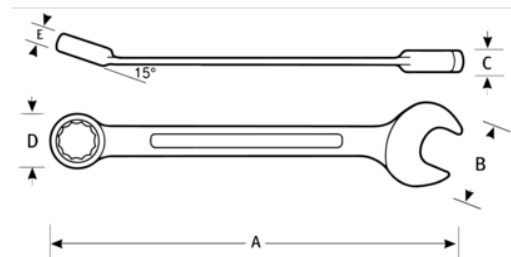

**JHW1219MRC**  
**Reversible Ratcheting Combo**  
**Wrench Metric 12 Point 19 mm**

**PRODUCT DETAILS**

- High-polished chrome finish cleans easily
- Ratchet lever is easily accessible for quick direction changes
- Recessed corners in ends provide extra turning power
- Maximum working pressure: 1, psi / 7 bar

PRODUCT ATTRIBUTES

Product	A	B	C	D	E	
<b>JHW1219MRC</b>	9-3/4 in	1-17/32 in	11/32 in	1-7/16 in	17/32 in	0.2 lb