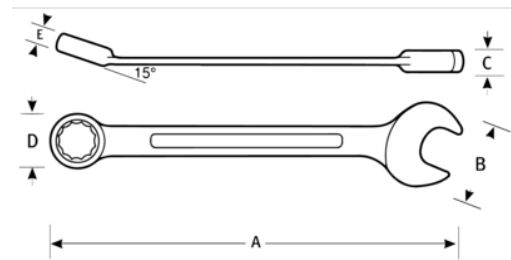

**JHW1221MRC**  
**Reversible Ratcheting Combo**  
**Wrench Metric 12 Point 21 mm**

**PRODUCT DETAILS**

- High-polished chrome finish cleans easily
- Ratchet lever is easily accessible for quick direction changes
- Recessed corners in ends provide extra turning power
- Maximum working pressure: 1, psi / 7 bar

PRODUCT ATTRIBUTES

Product	A	B	C	D	E	
<b>JHW1221MRC</b>	10-3/4 in	1-23/32 in	3/8 in	1-9/16 in	9/16 in	0.27 lb