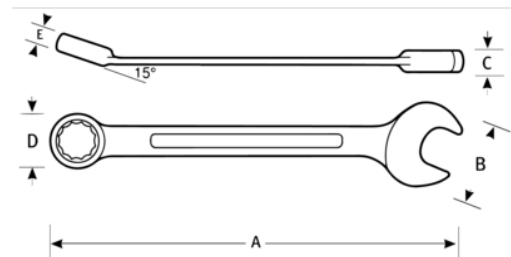

**JHW1222MRC**  
**Reversible Ratcheting Combo**  
**Wrench Metric 12 Point 22 mm**

**PRODUCT DETAILS**

- High-polished chrome finish cleans easily
  - Ratchet lever is easily accessible for quick direction changes
  - Recessed corners in ends provide extra turning power
- Maximum working pressure: 1, psi / 7 bar

PRODUCT ATTRIBUTES

Product	A	B	C	D	E	
<b>JHW1222MRC</b>	11-1/4 in	1-27/32 in	3/8 in	1-21/32 in	19/32 in	0.32 lb