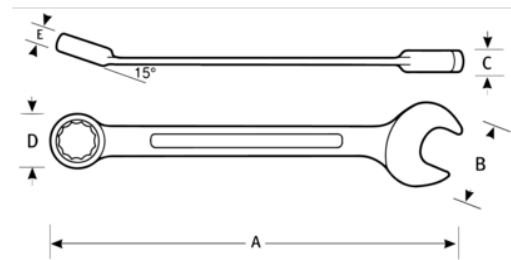

JHW1224MRC
Reversible Ratcheting Combo
Wrench Metric 12 Point 24 mm

PRODUCT DETAILS

- High-polished chrome finish cleans easily
- Ratchet lever is easily accessible for quick direction changes
- Recessed corners in ends provide extra turning power
- Maximum working pressure: 1, psi / 7 bar

PRODUCT ATTRIBUTES

Product	A	B	C	D	E	
JHW1224MRC	12 in	1-31/32 in	15/32 in	1-27/32 in	5/8 in	0.43 lb