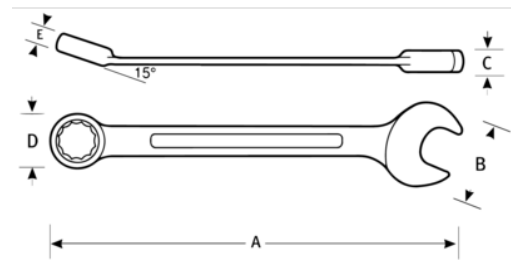

**JHW1225MRC**  
**Reversible Ratcheting Combo**  
**Wrench Metric 12 Point 25 mm**

**PRODUCT DETAILS**

- High-polished chrome finish cleans easily
  - Ratchet lever is easily accessible for quick direction changes
  - Recessed corners in ends provide extra turning power
- Maximum working pressure: 1, psi / 7 bar

PRODUCT ATTRIBUTES

Product	A	B	C	D	E	lb
JHW1225MRC	12-31/32 in	2-3/32 in	15/32 in	1-7/8 in	5/8 in	0.08 lb