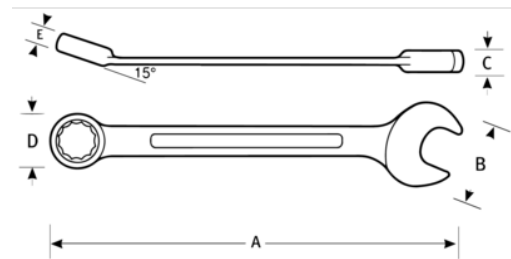

JHW1214NRC
7/16" - Combination Ratcheting
Wrench, 12 Point, High Polish
Chrome Finish

PRODUCT DETAILS

- 72-tooth gear requires only 5° of ratcheting arc to engage next gear
- High polish satin-chrome finish cleans easily & protects against corrosion
- Thin profile is perfect for tight clearances where accessibility is critical
- 12-point ratcheting box end allows for superior fastener engagement

PRODUCT ATTRIBUTES

Product		A	B	C	D	E	
JHW1214NRC	7/16 in	6-1/2 in	1 in	1/4 in	3/4 in	1/4 in	0.56 lb