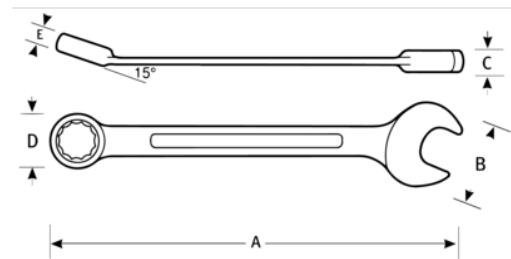

JHW1216NRC

**1/2 - Combination Ratcheting
Wrench, 12 Point, High Polish
Chrome Finish**

PRODUCT DETAILS

- 72-tooth gear requires only 5° of ratcheting arc to engage next gear
- High polish satin-chrome finish cleans easily & protects against corrosion
- Thin profile is perfect for tight clearances where accessibility is critical
- 12-point ratcheting box end allows for superior fastener engagement

PRODUCT ATTRIBUTES

Product		A	B	C	D	E	
JHW1216NRC	1/2 in	7 in	1 in	1/4 in	1 in	1/4 in	0.77 lb