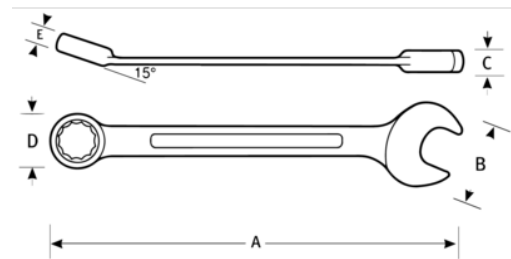

**JHW1220NRC**  
**5/8" - Combination Ratcheting**  
**Wrench, 12 Point, High Polish**  
**Chrome Finish**

**PRODUCT DETAILS**

- 72-tooth gear requires only 5° of ratcheting arc to engage next gear
- High polish satin-chrome finish cleans easily & protects against corrosion
- Thin profile is perfect for tight clearances where accessibility is critical
- 12-point ratcheting box end allows for superior fastener engagement

PRODUCT ATTRIBUTES

Product		<b>A</b>	<b>B</b>	<b>C</b>	<b>D</b>	<b>E</b>	
<b>JHW1220NRC</b>	5/8 in	8-1/2 in	1-5/16 in	1/3 in	1-1/4 in	3/8 in	1.14 lb