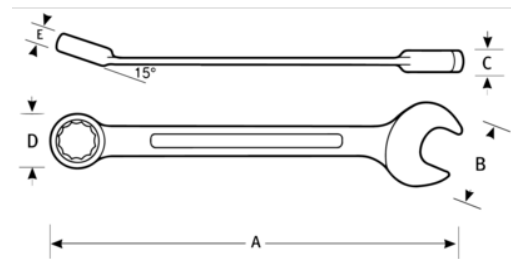

JHW1228NRC
7/8" - Combination Ratcheting
Wrench, 12 Point, High Polish
Chrome Finish

PRODUCT DETAILS

- 72-tooth gear requires only 5° of ratcheting arc to engage next gear
- High polish satin-chrome finish cleans easily & protects against corrosion
- Thin profile is perfect for tight clearances where accessibility is critical
- 12-point ratcheting box end allows for superior fastener engagement

PRODUCT ATTRIBUTES

Product		A	B	C	D	E	
JHW1228NRC	7/8 in	11-1/4 in	1-3/4 in	5/8 in	1-5/8 in	1/2 in	0.17 lb