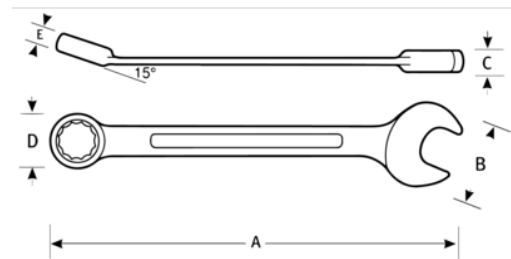

JHW1236NRC
1-1/8" - Combination Ratcheting
Wrench, 12 Point, High Polish
Chrome Finish

PRODUCT DETAILS

- 72-tooth gear requires only 5° of ratcheting arc to engage next gear
- High polish satin-chrome finish cleans easily & protects against corrosion
- Thin profile is perfect for tight clearances where accessibility is critical
- 12-point ratcheting box end allows for superior fastener engagement

PRODUCT ATTRIBUTES

Product		A	B	C	D	E	
JHW1236NRC	1-1/8 in	16-3/4 in	2-1/2 in	1/2 in	2-5/16 in	5/8 in	0.34 lb