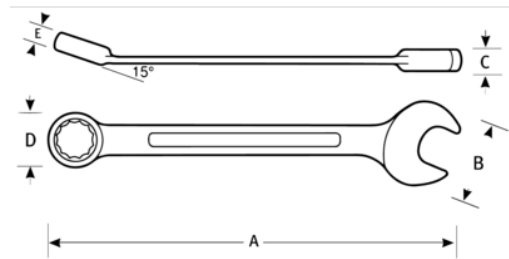

JHW1228RC
Ratcheting Combination Wrench
12 Point 7/8

PRODUCT DETAILS

- High-polished chrome finish cleans easily
- Ratchet lever is easily accessible for quick direction changes
- Recessed corners in ends provide extra turning power

PRODUCT ATTRIBUTES

Product		A	B	C	D	E	lb
JHW1228RC	7/8 in	11-13/32 in	1-7/8 in	11/32 in	1-21/32 in	19/32 in	0.39 lb