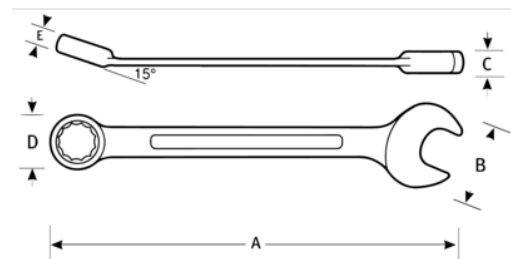

**JHW1212RSS**  
**12PT 3/8 Stubby Ratcheting**  
**Combination Wrench**

**PRODUCT DETAILS**

- SUPERCOMBO open end has specially designed grooves that direct wrench force away from fastener corners
- SUPERTORQUE box opening design allows application of higher torque without rounding or deforming hex fastener points. No contact is made at the corners. Instead, wrenching forces are placed on the flat surfaces behind the points.
- Ratcheting gear features up to 80 teeth, minimizing swing arc in tight spaces
- Manufactured from special alloy steel, precision forged and heat treated for optimum strength and durability

PRODUCT ATTRIBUTES

Product		<b>A</b>	<b>B</b>	<b>C</b>	<b>D</b>	<b>E</b>	
<b>JHW1212RSS</b>	3/8 in	27/32 in	7/8 in	5/16 in	3/16 in	3-27/32 in	1.48 lb