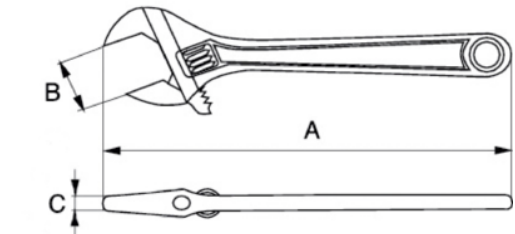

**JHW13106**  
**6 Adjustable Ratchet Wrench**  
**Chrome, Comfort Grip**

**PRODUCT DETAILS**

- Easy to use in limited space

**PRODUCT ATTRIBUTES**

Product	<b>A</b>	<b>B</b>	<b>C</b>	<b>lb</b>
<b>JHW13106</b>	6 in		7/16 in	0.31 lb