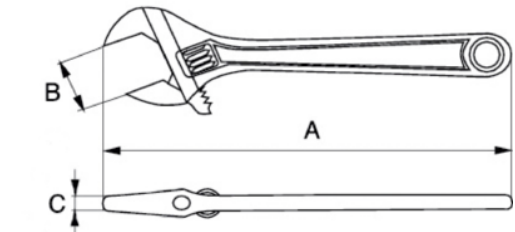

JHW13110
10 Adjustable Ratchet Wrench
Chrome, Comfort Grip

PRODUCT DETAILS

- Easy to use in limited space

PRODUCT ATTRIBUTES

Product	A	B	C	lb
JHW13110	10 in		11/16 in	1.05 lb