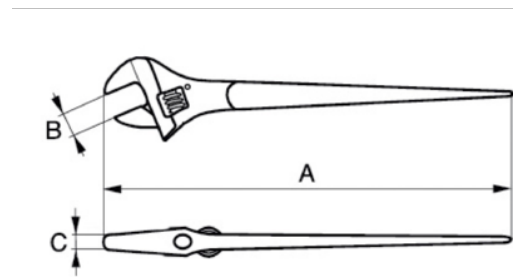

JHW13625A
Adjustable Construction Wrench
Black

PRODUCT DETAILS

- Tapered spud handle locates and aligns bolts and rivets
- Hole in handle permits tethering wrench for safety
- Measurement scale on head conveniently shows fastener size
- Economical black phosphate finish resists rust

PRODUCT ATTRIBUTES

Product	A	B	C	
JHW13625A	15 in			2.15 lb