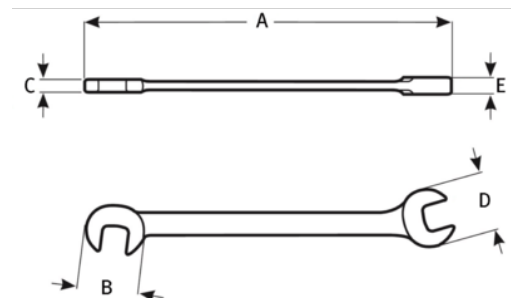

JHWEWM-0607

**Chrome Satin Finish Open End
Wrench 6 mm x 7 mm**

PRODUCT DETAILS

- Two openings in each wrench with 45° chamfer on wrench ends allow easy placement of wrench on the fastener
- Continuous arc design minimizes spreading and is stronger than “V” design
- Satin chrome finish provides good grip and cleans easily

PRODUCT ATTRIBUTES

Product		A	C	E	
JHWEWM-0607	6x7 mm	3-13/16 in	5/32 in	5/32 in	0.04 lb