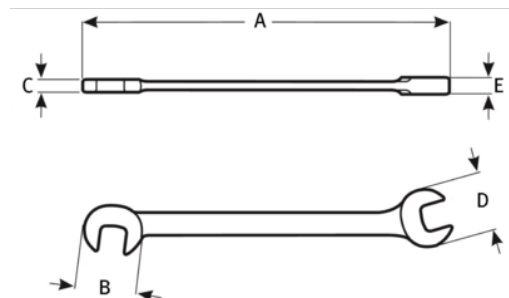

JHWEWM-2730
Chrome Satin Finish Open End
Wrench 27 mm x 30 mm

PRODUCT DETAILS

- Two openings in each wrench with 45° chamfer on wrench ends allow easy placement of wrench on the fastener
- Continuous arc design minimizes spreading and is stronger than “V” design
- Satin chrome finish provides good grip and cleans easily

PRODUCT ATTRIBUTES

Product		A	C	E	
JHWEWM-2730	27x30 mm	13-5/16 in	7/16 in	15/32 in	1.22 lb