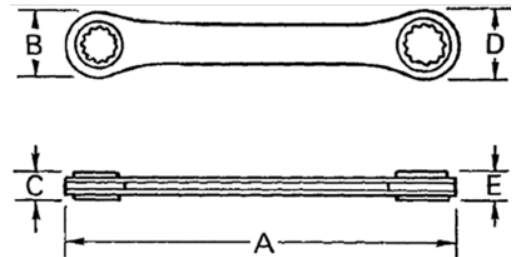

JHWRB-1214
Double Head Ratcheting Box
Wrench 6 Point, 3/8 X 7/16

PRODUCT DETAILS

- Allows fast removal of fasteners with a ratcheting action at each end
- Ideal for long “bolt-through” applications
- Flat handle allows access to tight clearance areas
- Turn wrench over to change direction

PRODUCT ATTRIBUTES

Product		A	B	E	lb
JHWRB-1214	3/8x7/16 in	5-1/2 in	25/32 in	3/8 in	0.18 lb