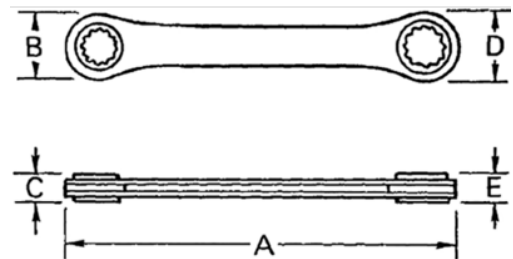

JHWRB-2022
Double Head Ratcheting Box
Wrench 12 Point, 5/8 X 11/16

PRODUCT DETAILS

- Allows fast removal of fasteners with a ratcheting action at each end
- Ideal for long “bolt-through” applications
- Flat handle allows access to tight clearance areas
- Turn wrench over to change direction

PRODUCT ATTRIBUTES

Product		A	B	E	lb
JHWRB-2022	5/8x11/16 in	8-1/8 in	1-5/16 in	1/2 in	0.43 lb