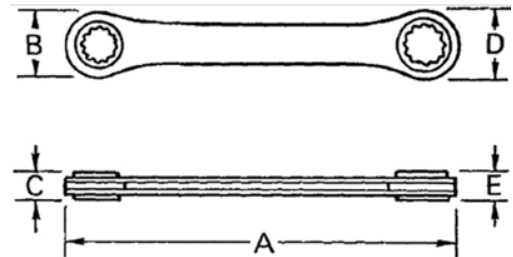

JHWRB-2024
Double Head Ratcheting Box
Wrench 12 Point, 5/8 X 3/4

PRODUCT DETAILS

- Allows fast removal of fasteners with a ratcheting action at each end
- Ideal for long “bolt-through” applications
- Flat handle allows access to tight clearance areas
- Turn wrench over to change direction

PRODUCT ATTRIBUTES

Product		A	B	E	
JHWRB-2024	5/8x3/4 in	8-1/8 in	1-5/16 in	1/2 in	0.42 lb