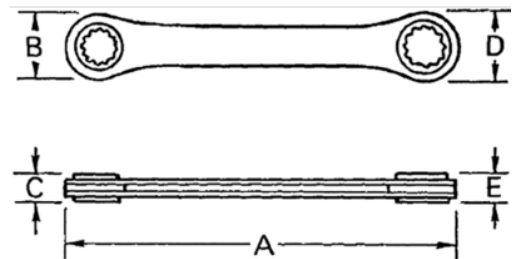

**JHWRB-2428**  
**Double Head Ratcheting Box**  
**Wrench 12 Point, 3/4 X 7/8**

**PRODUCT DETAILS**

- Allows fast removal of fasteners with a ratcheting action at each end
- Ideal for long “bolt-through” applications
- Flat handle allows access to tight clearance areas
- Turn wrench over to change direction

**PRODUCT ATTRIBUTES**

Product		<b>A</b>	<b>B</b>	<b>E</b>	
<b>JHWRB-2428</b>	3/4x7/8 in	9-1/4 in	1-13/32 in	1/2 in	0.48 lb