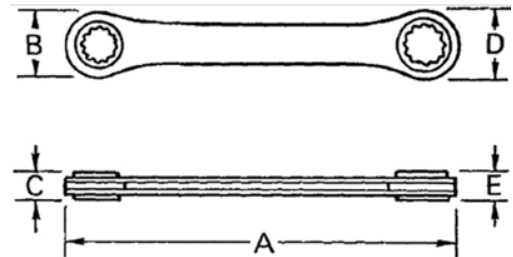

JHWRB-3440
Double Head Ratcheting Box
Wrench 12 Point, 1-1/16X1-1/4

PRODUCT DETAILS

- Allows fast removal of fasteners with a ratcheting action at each end
- Ideal for long “bolt-through” applications
- Flat handle allows access to tight clearance areas
- Turn wrench over to change direction

PRODUCT ATTRIBUTES

Product		A	B	E	
JHWRB-3440	1-1/16x1-1/4 in	15-1/8 in	1-29/32 in	9/16 in	1.27 lb