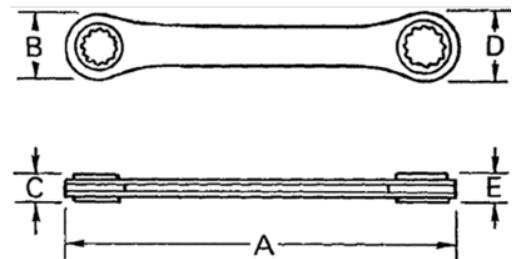

JHWRBM-1112
Double Head Ratcheting Box
Wrench, 6 Point, 11 mm x 12 mm

PRODUCT DETAILS

- Allows fast removal of fasteners with a ratcheting action at each end
- Ideal for long “bolt-through” applications
- Flat handle allows access to tight clearance areas
- Turn wrench over to change direction

PRODUCT ATTRIBUTES

Product	A	B	E	lb
JHWRBM-1112	6-7/8 in	1-3/16 in	1/2 in	0.3 lb