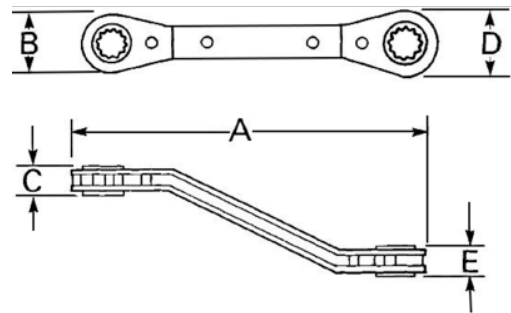

**JHWRBO-1618**  
**Double Head 25 Degree Reversible**  
**Offsetcheting Offset Box Wrench,**  
**12 Point, 1/2 X 9/16**

**PRODUCT DETAILS**

- 25° offset handle clears obstructions that flat handle wrenches cannot
- Allows fast removal of fasteners with a ratcheting action at each end
- Ideal for long “bolt-through” applications Our most rugged, high torque capacity ratchet

**PRODUCT ATTRIBUTES**

Product		<b>A</b>	<b>B</b>	<b>E</b>	
<b>JHWRBO-1618</b>	1/2x9/16 in	6-3/4 in	1 in	1/2 in	0.3 lb