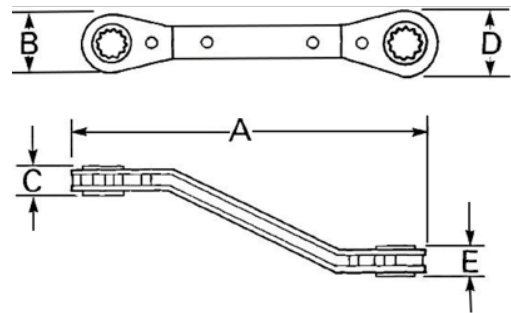

JHWRBO-2022
Double Head 25 Degree Reversible
Offsetcheting Offset Box Wrench,
12 Point, 5/8 X 11/16

PRODUCT DETAILS

- 25° offset handle clears obstructions that flat handle wrenches cannot
- Allows fast removal of fasteners with a ratcheting action at each end
- Ideal for long “bolt-through” applications Our most rugged, high torque capacity ratchet

PRODUCT ATTRIBUTES

Product		A	B	E	
JHWRBO-2022	5/8x11/16 in	8 in	1-5/16 in	1/2 in	0.44 lb