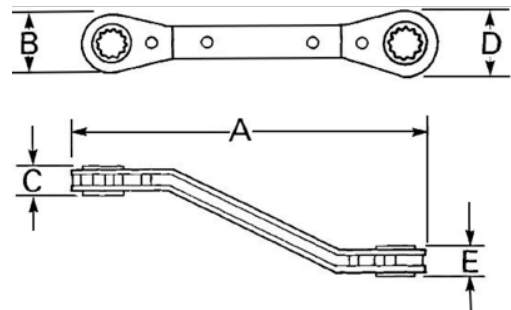

JHWRBO-2226

**Double Head 25 Degree Reversible
Offsetcheting Offset Box Wrench,
12 Point, 11/16 X 13/16**

PRODUCT DETAILS

- 25° offset handle clears obstructions that flat handle wrenches cannot
- Allows fast removal of fasteners with a ratcheting action at each end

- Ideal for long “bolt-through” applicationsOur most rugged, high torque capacity ratchet

PRODUCT ATTRIBUTES

Product		A	B	E	
JHWRBO-2226	11/16x13/16 in	9-1/8 in	1-13/32 in	1/2 in	0.54 lb