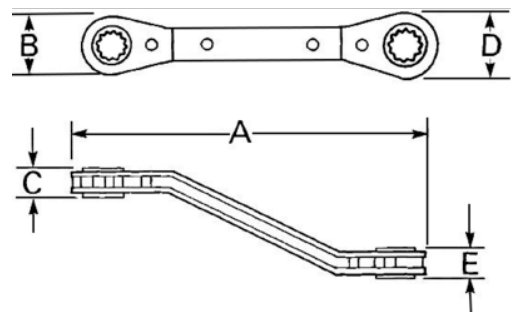

JHWRBO-2630
Double Head 25 Degree Reversible
Offsetcheting Offset Box Wrench,
12 Point, 13/16 X 15/16

PRODUCT DETAILS

- 25° offset handle clears obstructions that flat handle wrenches cannot
- Allows fast removal of fasteners with a ratcheting action at each end
- Ideal for long “bolt-through” applications Our most rugged, high torque capacity ratchet

PRODUCT ATTRIBUTES

Product		A	B	E	
JHWRBO-2630	13/16x15/16 in	9-1/8 in	1-13/32 in	1/2 in	0.64 lb